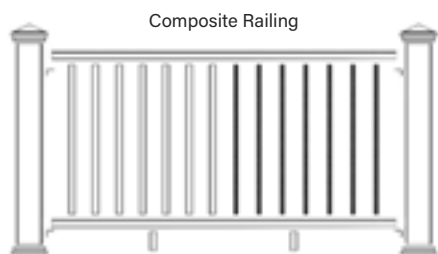

Post caps and skirts included.

Brio

Alpine

Simply Brown

Obsidian

Top Rail = 3.5 in. x 1.75 in. Bottom Rail = 3.5 in. x 1.75 in.

Kits available with color-matching composite balusters or black aluminum balusters