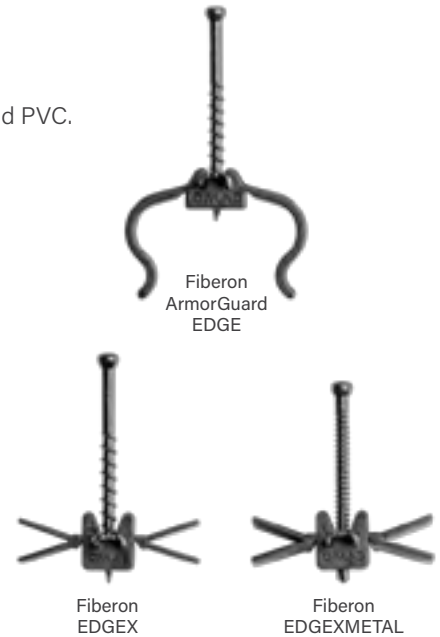

HIDDEN GROOVED FASTENER SYSTEMS

This popular choice offers versatile solutions for grooved deck boards to create a smooth, flawless surface.

FACE-FASTENING SYSTEMS

Our most budget-friendly option – designed for efficiency by combining the simplicity of Fiberon square-edge boards with standard or color-matched face-fastening applications.

LEARN MORE AT
FIBERONDECKING.COM

Hidden Grooved Fastener Systems

FIBERON® EDGE®, EDGEX® AND EDGEXMETAL® CLIPS

- Install decking in half the time with award-winning Fiberon EDGE and EDGEX clips.
- Fiberon EDGE and EDGEX clips are designed for use on all grooved decking, including PE and PVC.
- EDGE clips are for 90-degree deck patterns.
- EDGEX clips are for any deck pattern.
- Pre-assembled, one-pass fasteners do not require partial installation and are easier to install with the included NEVER-MISS™ Guide.
- Clip creates 3/16 in. spacing.
- Gusset holds the board down, is up to 88% stronger than competitor's clips in lateral movement tests, and up to 50% stronger than competitor's clips in uplift holding power tests.*
- Fiberon EDGEXMETAL clips are available with a #7 x 2 in. 410 stainless steel screw with drill point, #2 tip for 14-18 gauge metal framing.

FIBERON® STARTER CLIP

- Achieve a fastener-free deck surface on any grooved-edge board.
- Versatile clip is easy to install and can also be used as an L-Bracket.

FIBERON® PHANTOM. UNIVERSAL HIDDEN FASTENER

- For use with PE decking only.
- Easy to install, helps minimize lateral board movement and works with most leading grooved composite decking brands.
- Black HDPE fastener with pre-inserted screw practically disappears between deck boards.
- Carbon steel-coated screw helps prevent rust and corrosion.
- Pre-inserted screw enables easy one-touch installation.
- Self-gapping design ensures consistent 3/16 in. spacing between every board.