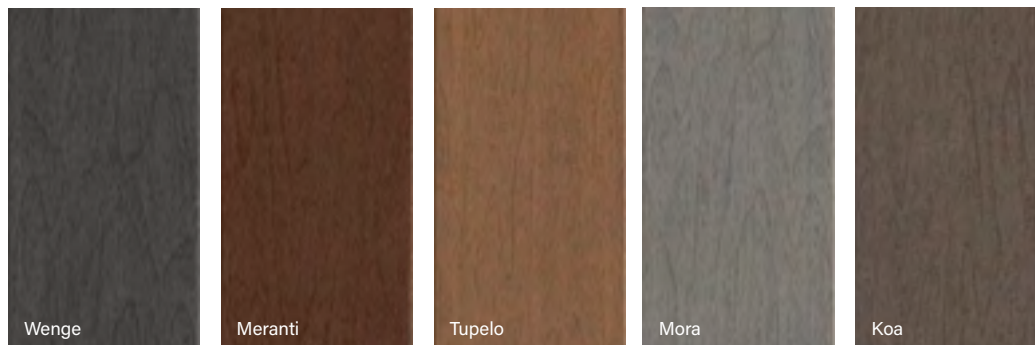

WILDWOOD™ COMPOSITE CLADDING

Create a variety of looks, from subtle and rustic to bold and modern.

- Offers a long-lasting, low-maintenance, more sustainable alternative to traditional wood cladding.
- Available in a variety of board lengths and widths for more design solutions. Longer lengths result in fewer seams and the open-joint profile utilizes a concealed face fastener, creating a cleaner aesthetic.
- Mix and match board lengths and colors, or use horizontal and vertical configurations to create a unique, custom look for each project.
- Wildwood composite cladding is priced competitively to wood and is a cost savings over engineered cladding products.
- The durable composite core ensures exceptional resistance to rotting, cracking, insects and decay.

EDEN COLLECTION

Inspired by lush, tropical forests and features an array of exotic hues.