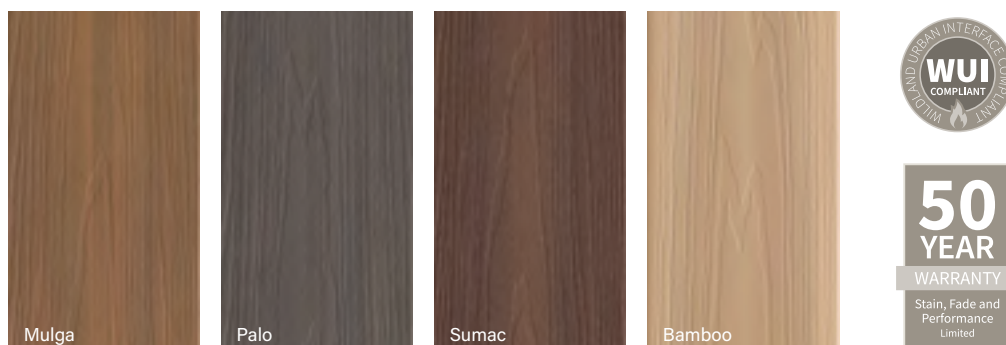

SAHARA COLLECTION

Draws inspiration from arid, sandy landscapes and includes rich desert tones.