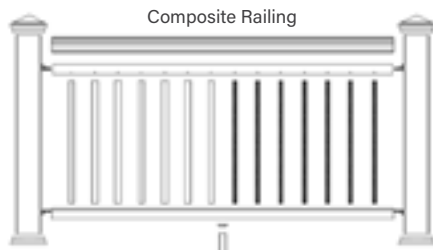

RAILING SECTIONS

CountrySide

Alpine

Simply Brown

Obsidian

Composite Railing

Top Rail = 3 in. x 3 in. Bottom Rail = 2.5 in. x 2 in.

Kits available with color-matching composite balusters or black aluminum balusters