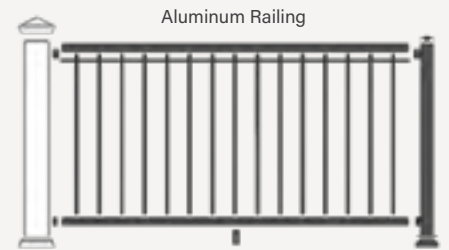

Square Beveled Composite Balusters

Round Black Aluminum Balusters

Available in Pyramid, Flat, and Lighted Caps (see pages 40-41 for Lighting)

CitySide

Traditional Rail

Contemporary Rail

Aluminum Railing

Top Rail = 2.25 in. x 1.71 in. Bottom Rail = 1.32 in. x 1.31 in.
CitySide railing available in Matte Black only.